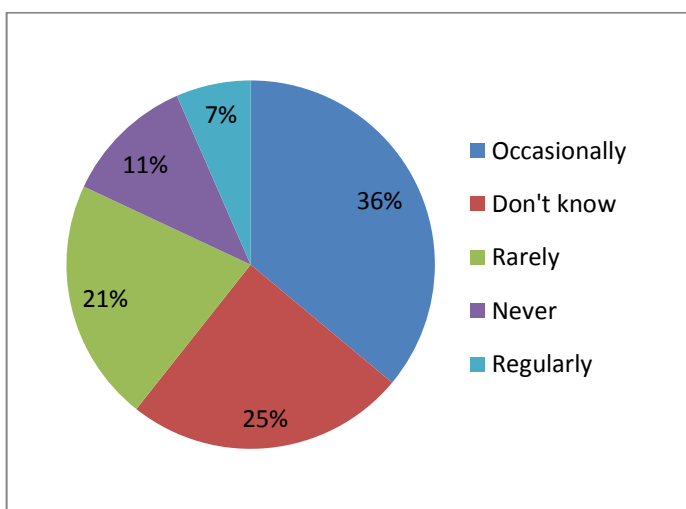

If the building was open, would you go in?

Thank you for your comments and suggestions!