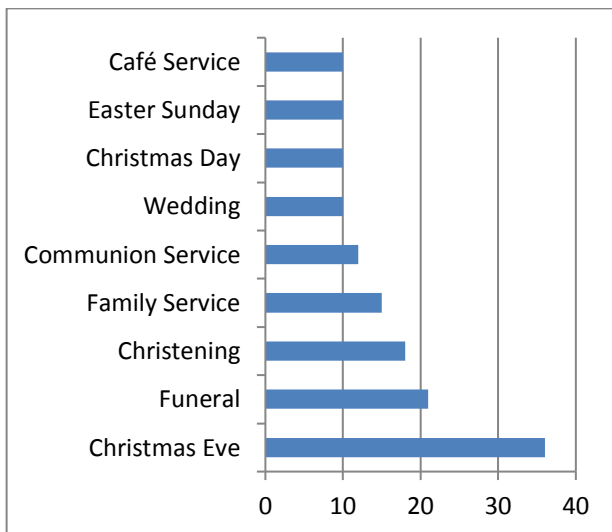

Parish Questionnaire

- The Results!

Have you ever been inside the church?

Would you go to an event in the church?

What types of Service have you been to?

What events or activities could we hold?

Concerts
 Talks – Local History, Natural History
 Exhibitions – Art, Photography
 Choir, Singing Lessons
 Local Bands – music practice!
 Flower Festivals
 Social Events
 Story Telling for kids
 “Nothing – the village hall does it all!”
 “Hard to suggest events as there is no kitchen or toilet...”
“No wheelchair access!”